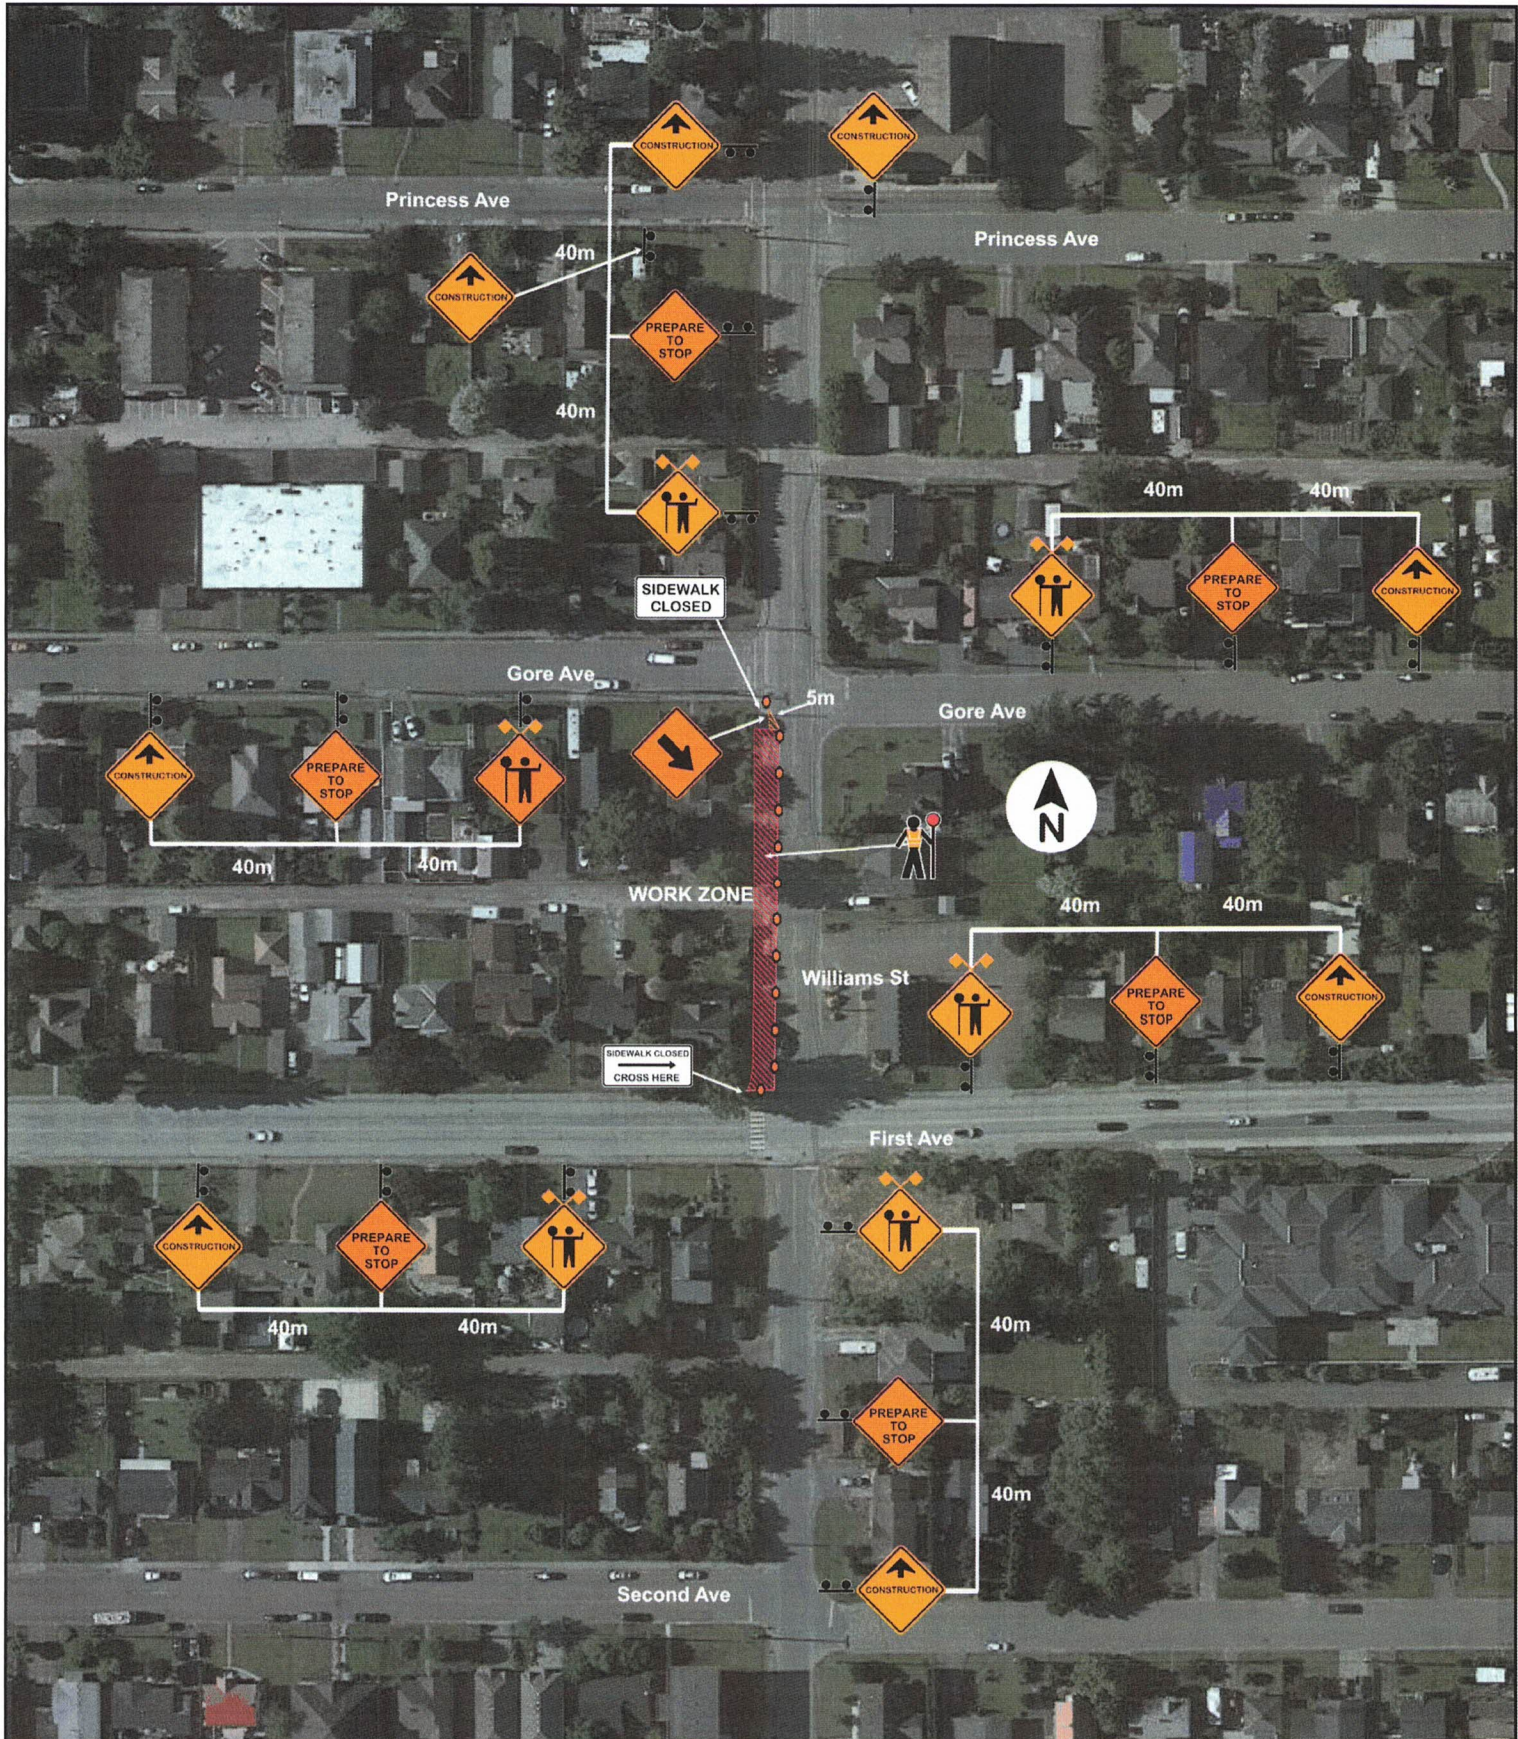

# TMP 14 - City of Chilliwack Street Lighting 2020: Williams St From First Ave to Gore Ave

**Figure 7.5: Work on Shoulder - Short and Long Duration**  
TCP on site to assist with vehicles, pedestrians, bicyclists and all others